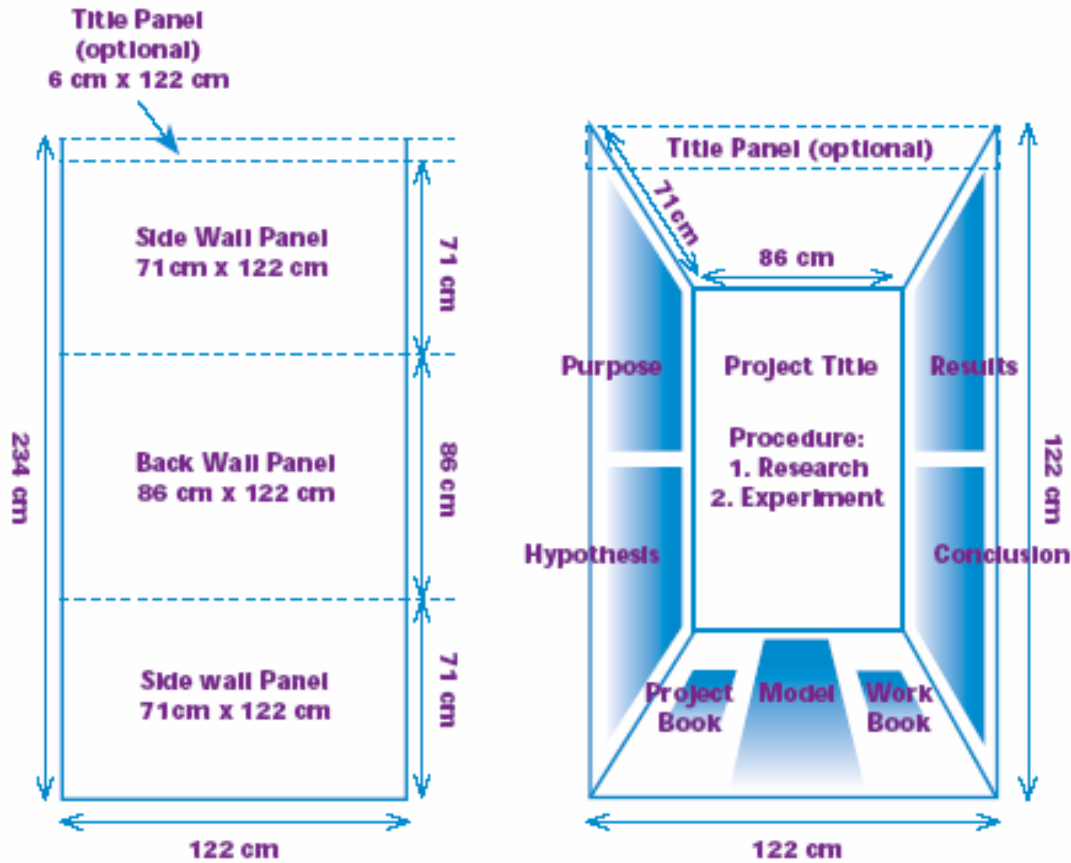

COMPLETE SCIENCE FAIR EXHIBIT

Display Layout

Maximum Dimension for Projects at the Canada Wide Science Fair:

Front to Back:	80 cm
Side to Side:	120 cm (4 feet)
Height from Floor:	350 cm (10 feet)