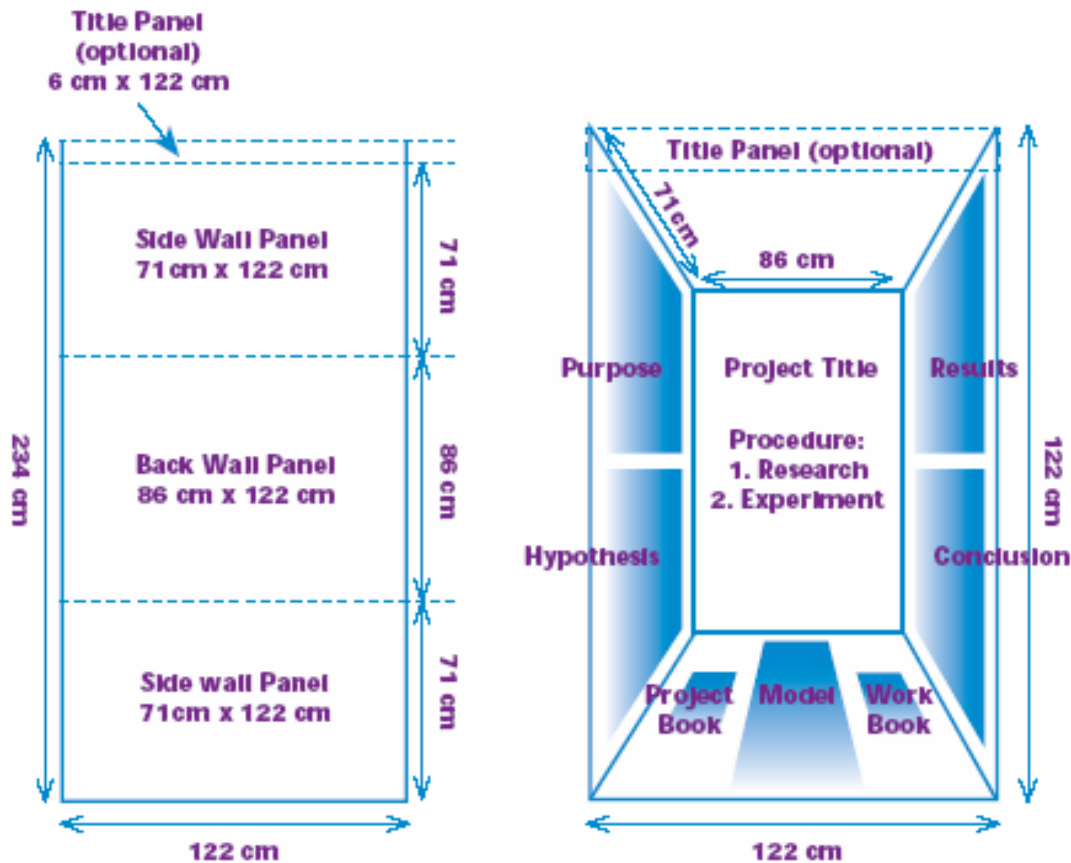

COMPLETE SCIENCE FAIR EXHIBIT

Display Layout

Maximum Dimension for Projects at the Canada Wide Science Fair:

Front to Back:	80 cm
Side to Side:	120 cm (4 feet)
Height from Floor:	350 cm (10 feet)